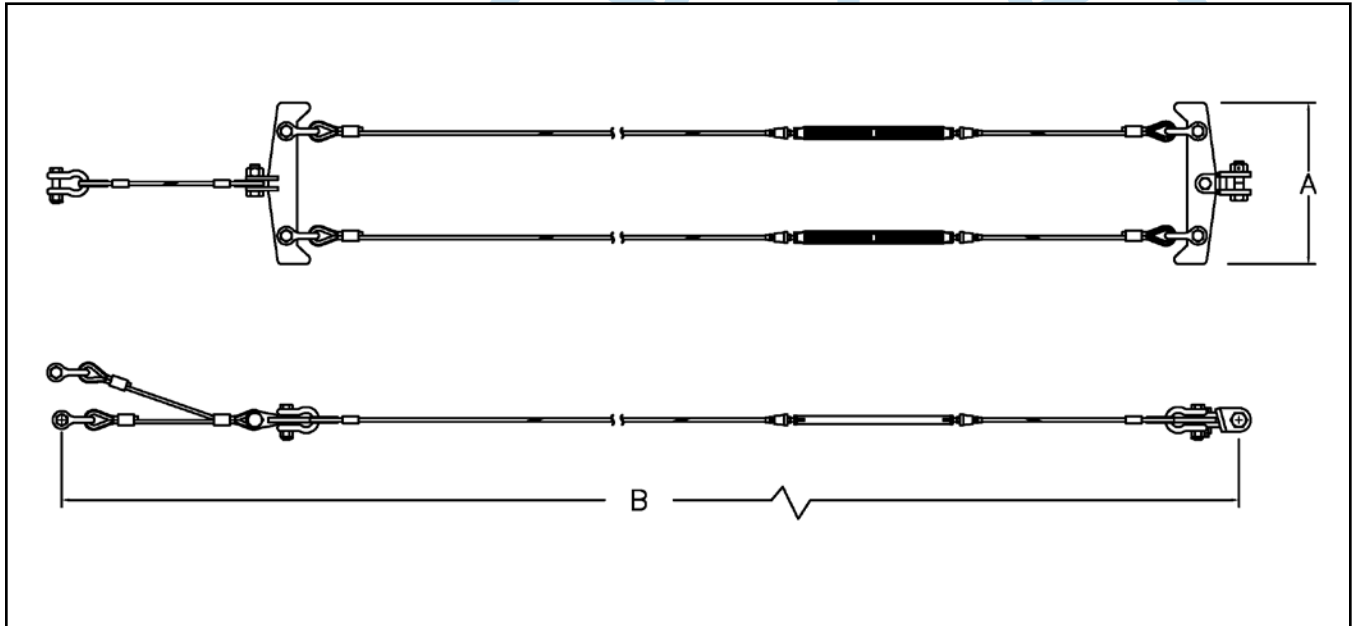

Stress Wire, Double Probe

| Part Number | Dimensions | | NSN |
|-------------|------------|--------|------------------|
| | A | B | |
| 2227937 | 17" | 10' 4" | 2040-00-629-9905 |

Underway Replenishment Systems
 Navy Standard Valves
 Fluid Control Systems