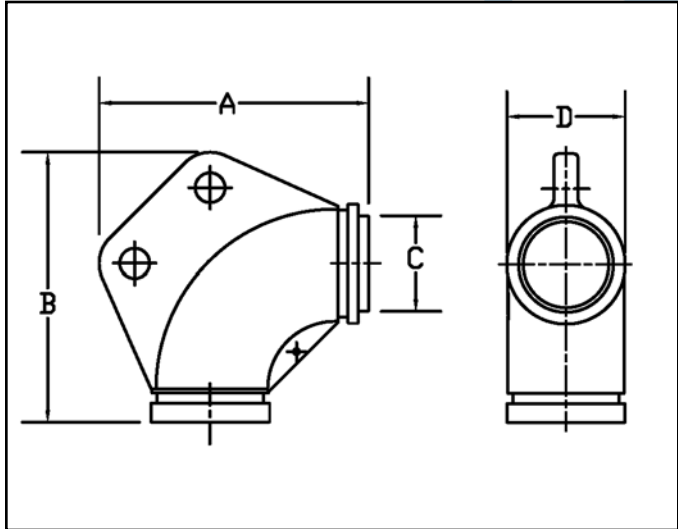

ADAPTER • Drawing 803-2260823

90 Degree Elbow Male Split Clamp End to Female Split Clamp End, Aluminum 2.5"

Part Number	Dimensions				Male Split Clamp End	Female Split Clamp End	NSN
	A	B	C	D			
FF1573-40D	8.50"	8.50"	3.00"	3.75"	2.5"	2.5"	4730-01-106-0822