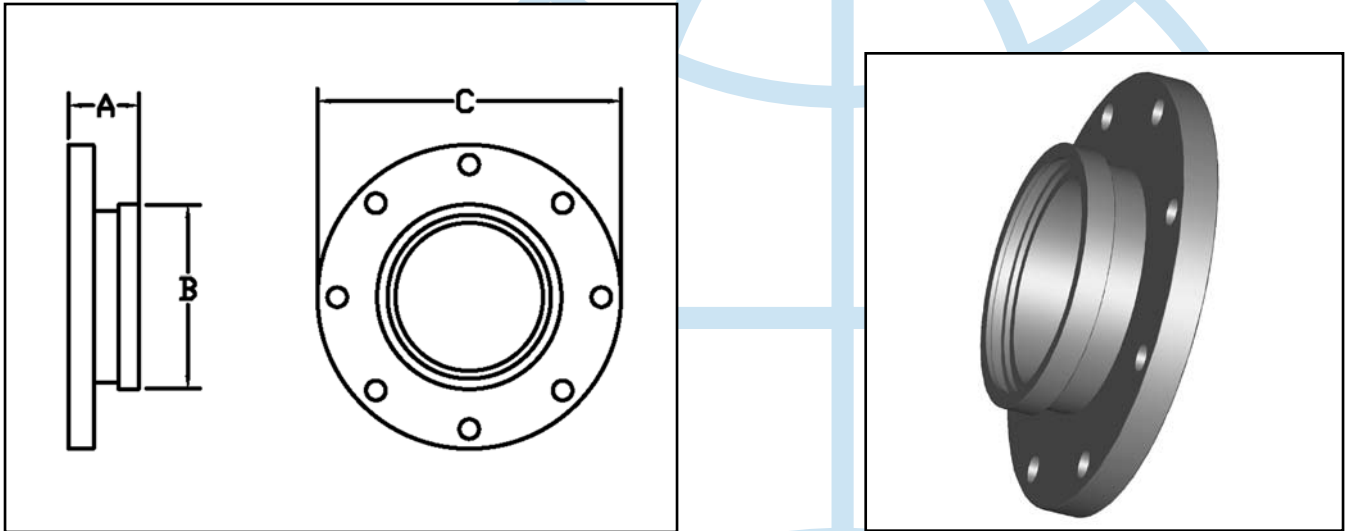

ADAPTER • Drawing 805-2213794

Flange to Female Split Clamp, Steel

Part Number	Dimensions			Flange	Female Split Clamp End	Holes	NSN
	A	B	C				
2213794-04	3.13"	8.14"	13.50"	8"	7"	8	4730-01-335-0236

Underway Replenishment Systems
Navy Standard Valves
Fluid Control Systems