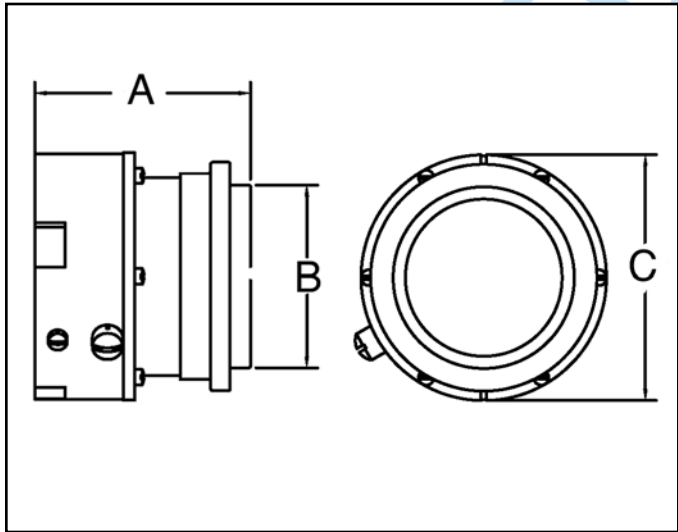

Male Split Clamp to Male Hose Thread, Bronze Swivel

Part Number	Dimensions			Male Split Clamp End	Female Hose Thread	NSN
	A	B	C			
2260821-2	3.59"	3.00"	4.09"	2.5"	2.5"	unassigned

Underway Replenishment Systems
Navy Standard Valves
Fluid Control Systems